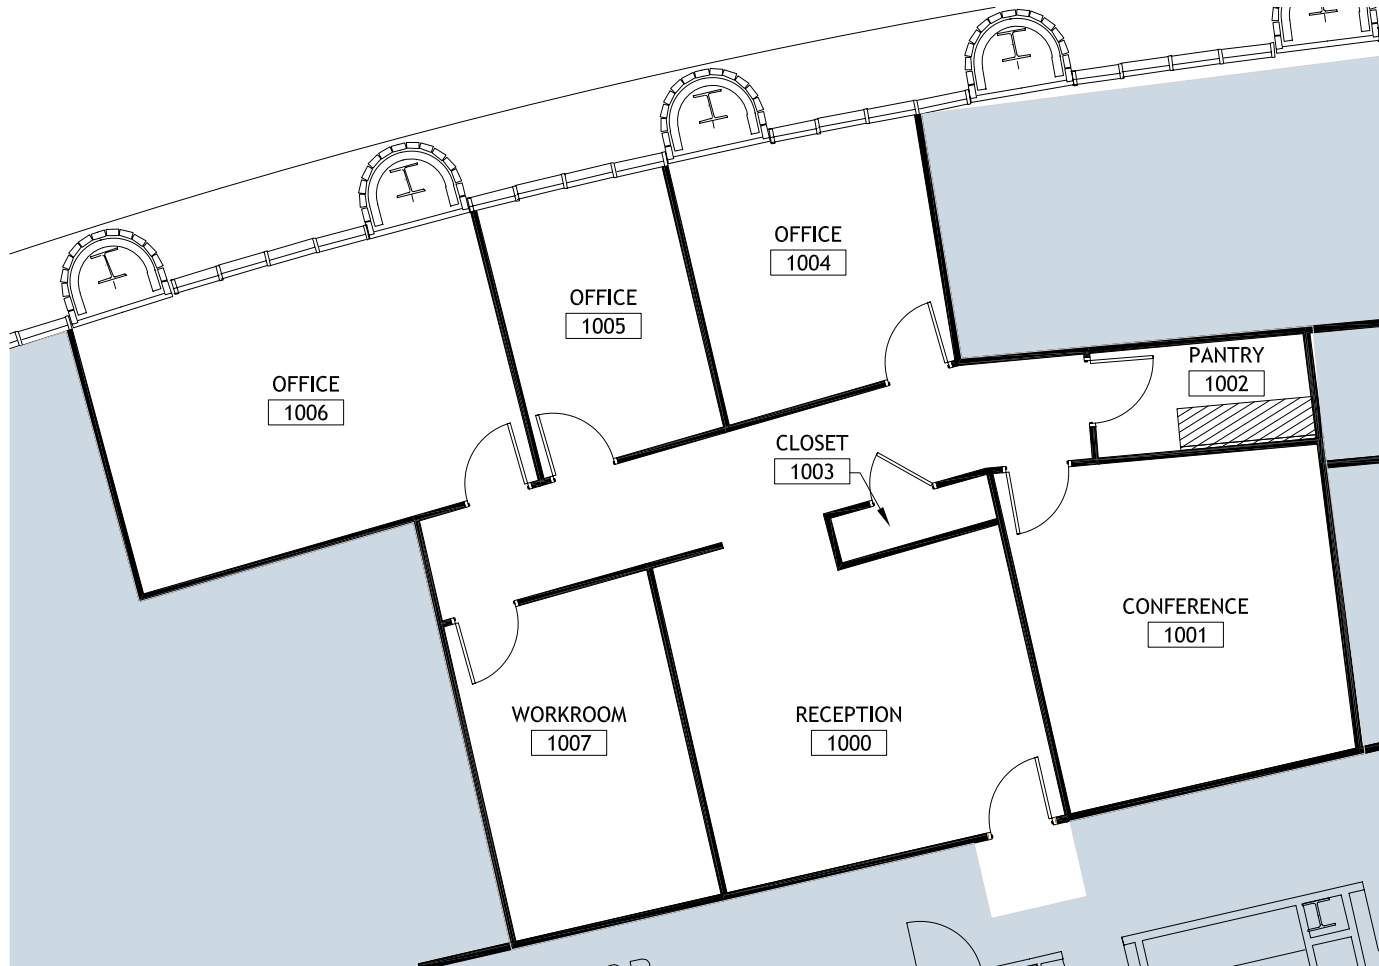

8000 TOWERS CRESCENT SUITE 1080

1,676 Rentable Square Feet

DEVELOPER & OWNER

QUADRANGLE

202-393-1999

OFFICE LEASING

JONES LANG
LASALLE

703-485-4800